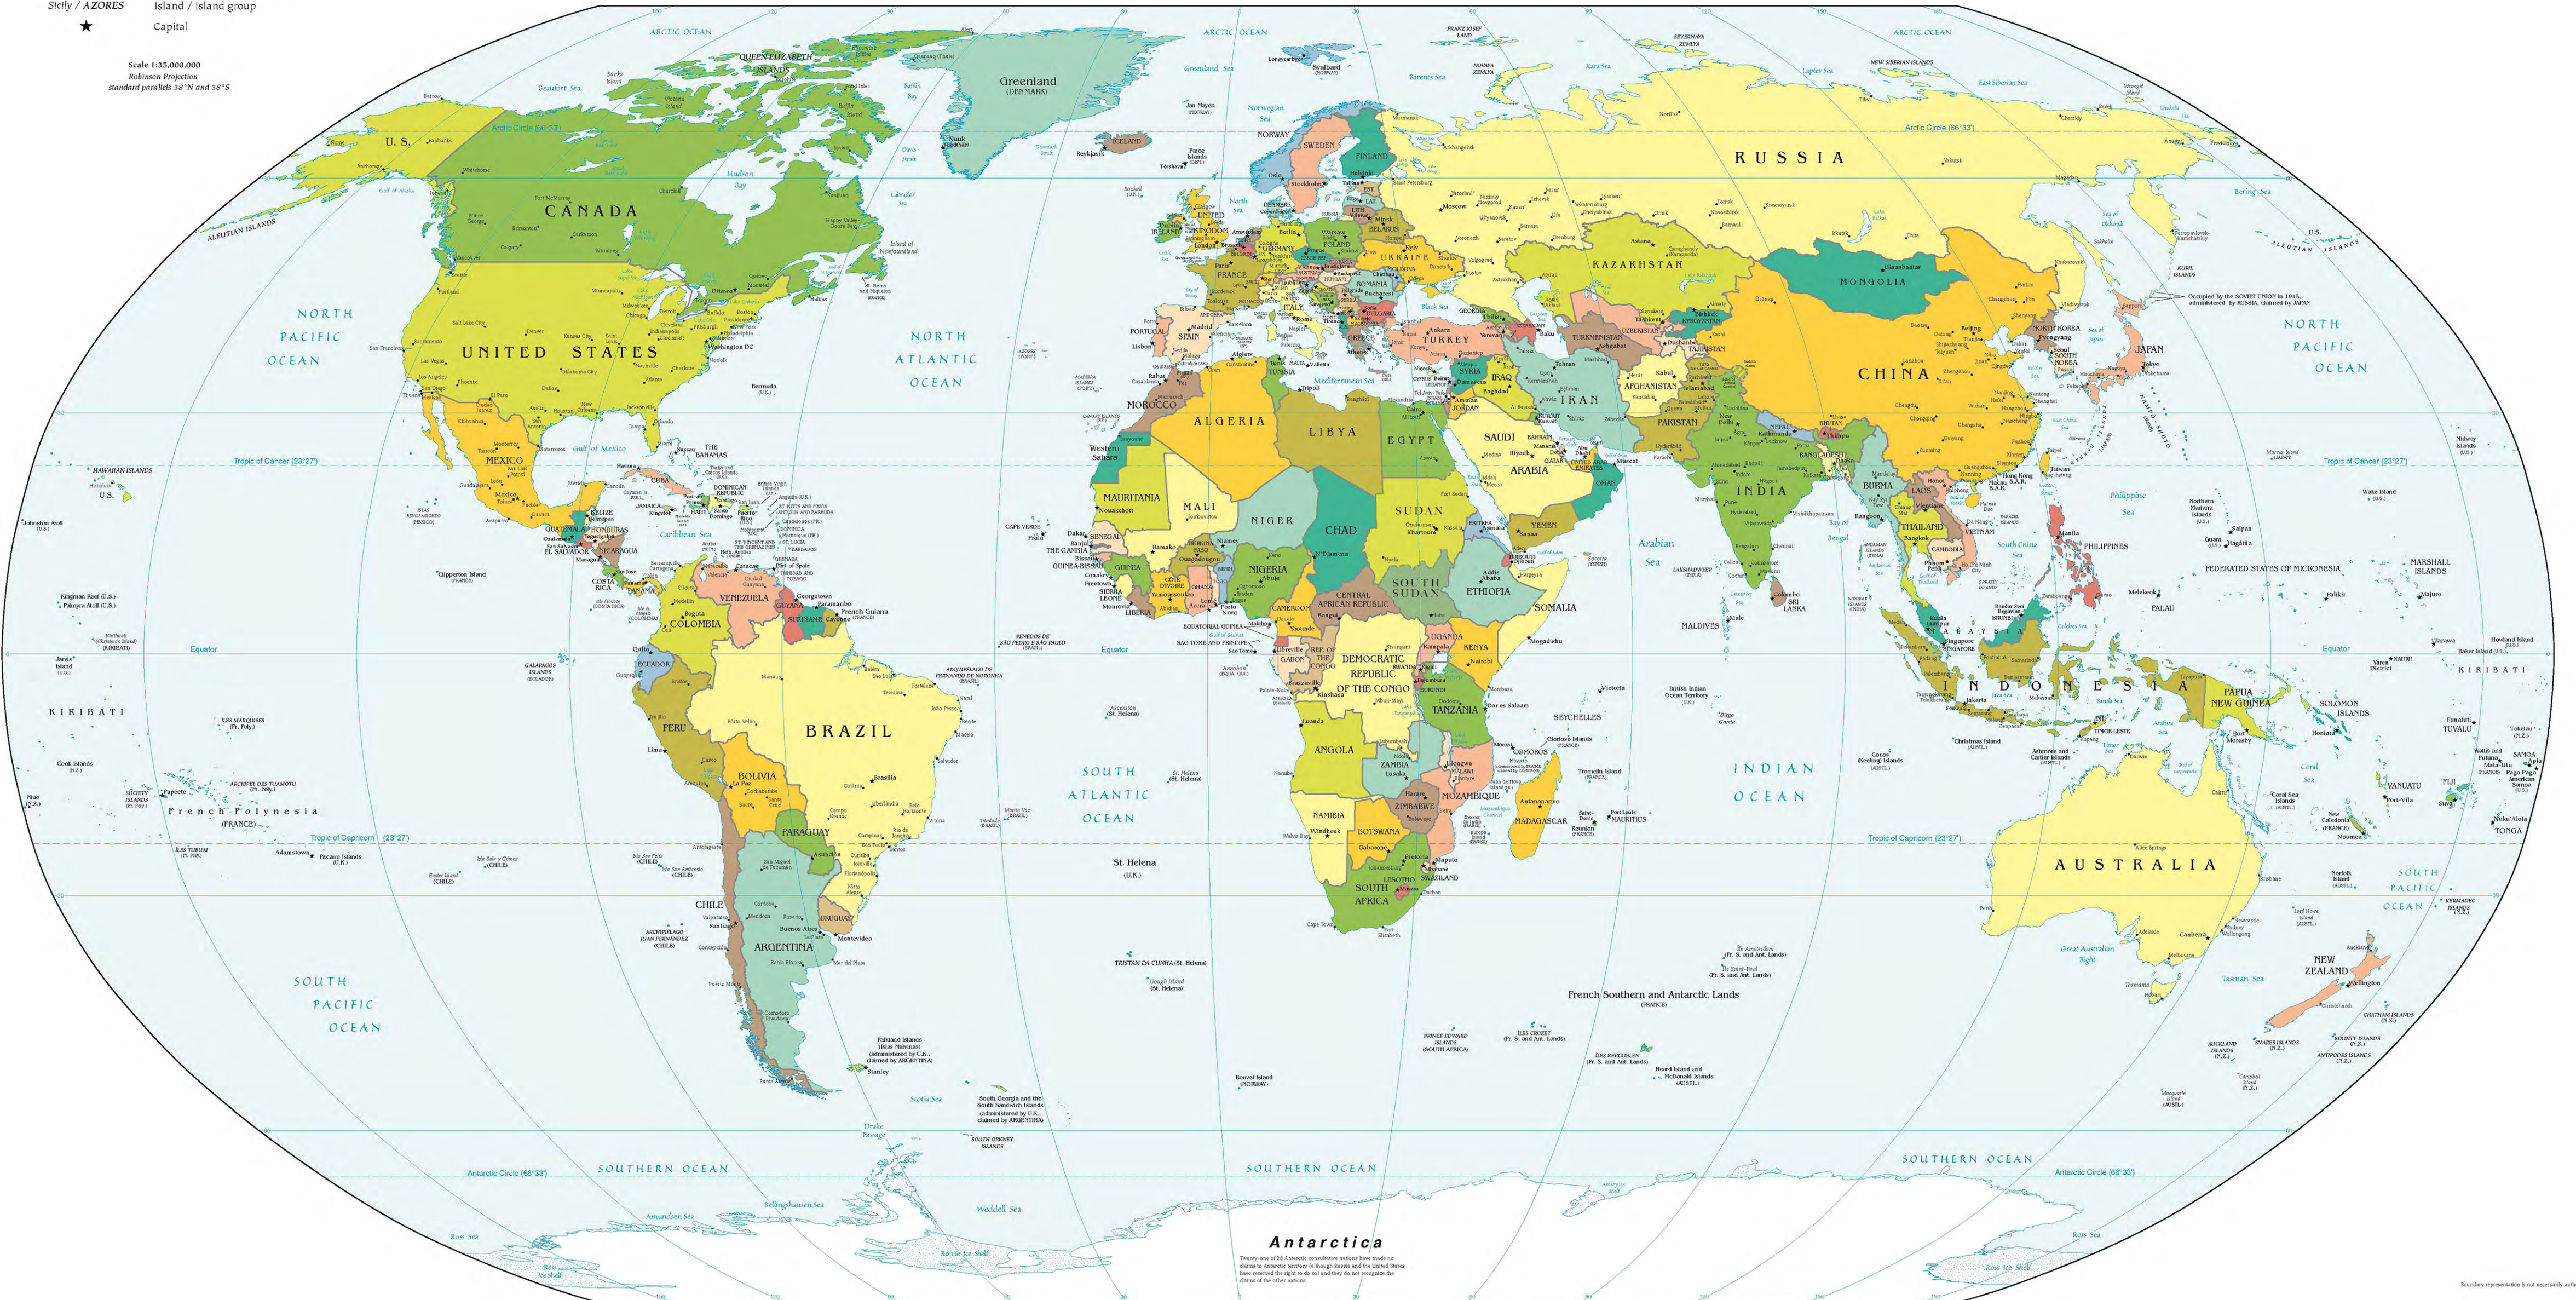

Political Map of the World

- AUSTRALIA Independent state
- Bermuda Dependency or area of special sovereignty
- Sicily / AZORES Island / island group
- ★ Capital